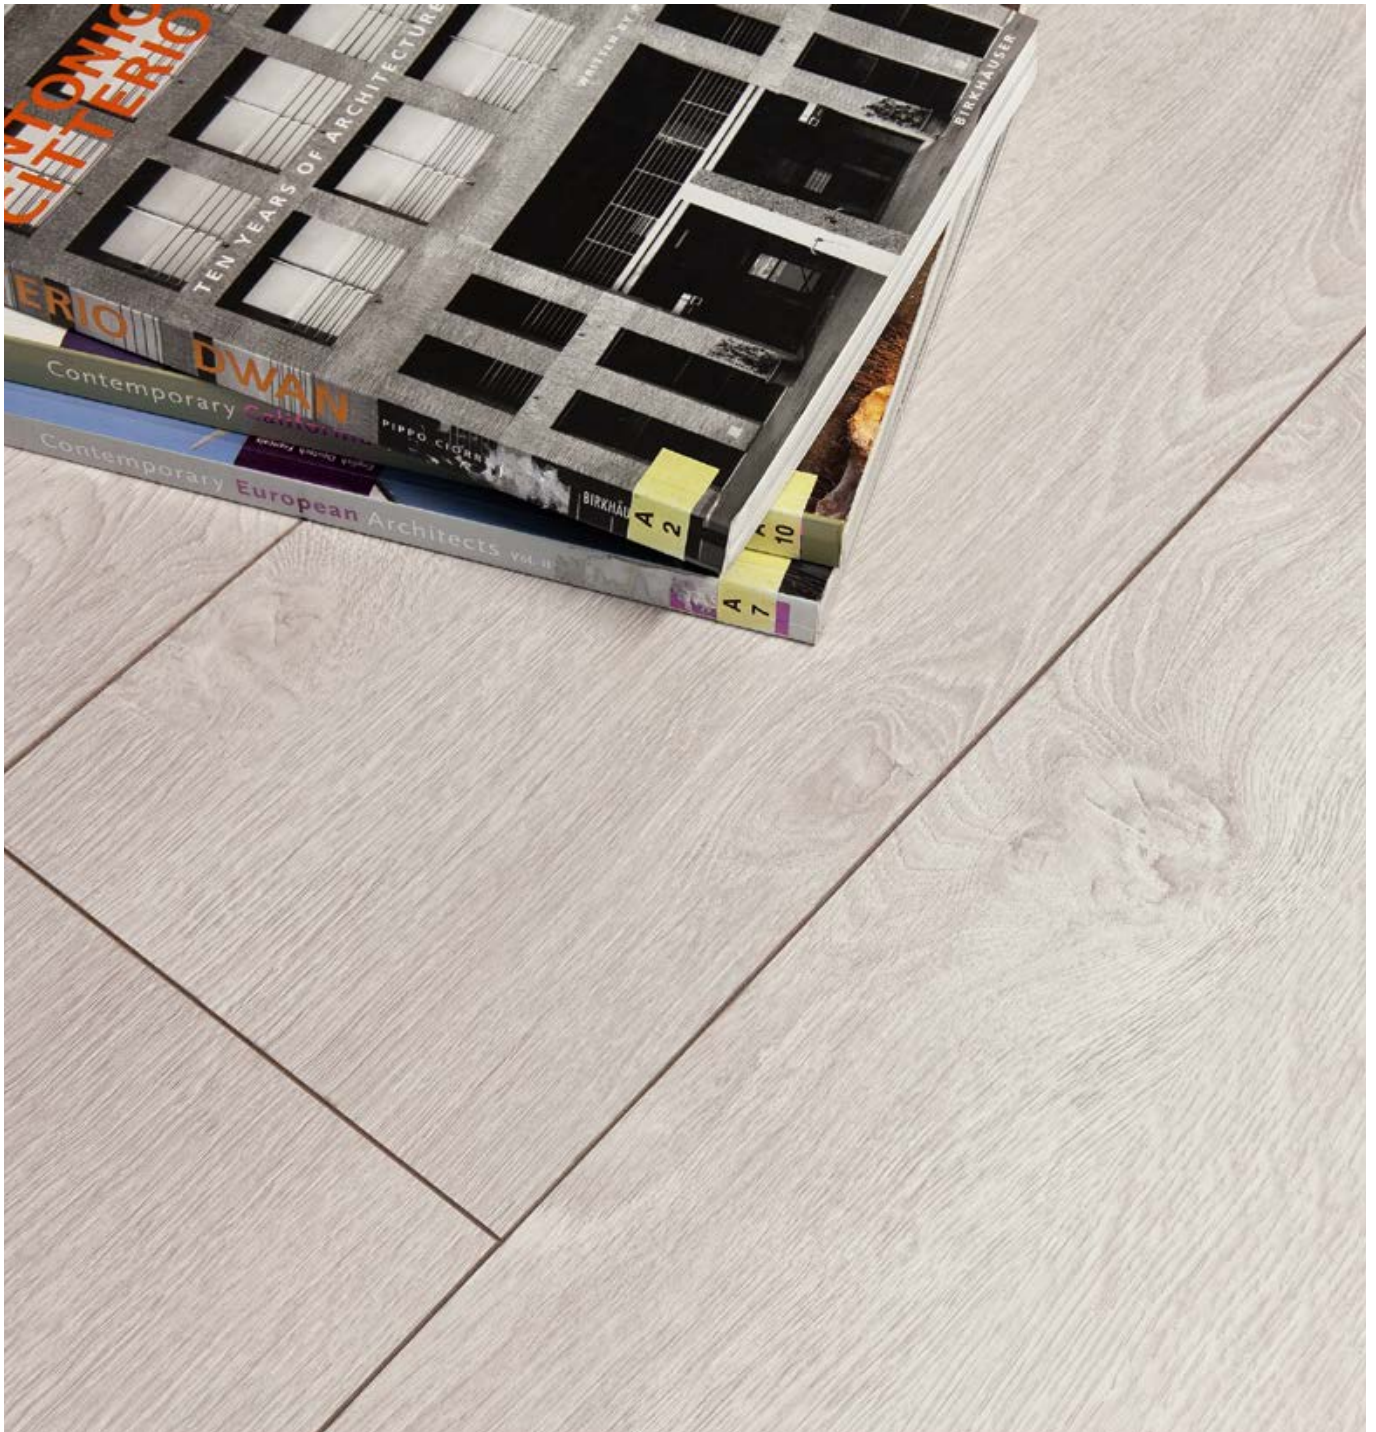

# NATURAL TOUCH

37863 Eiche | Oak SEATTLE SR